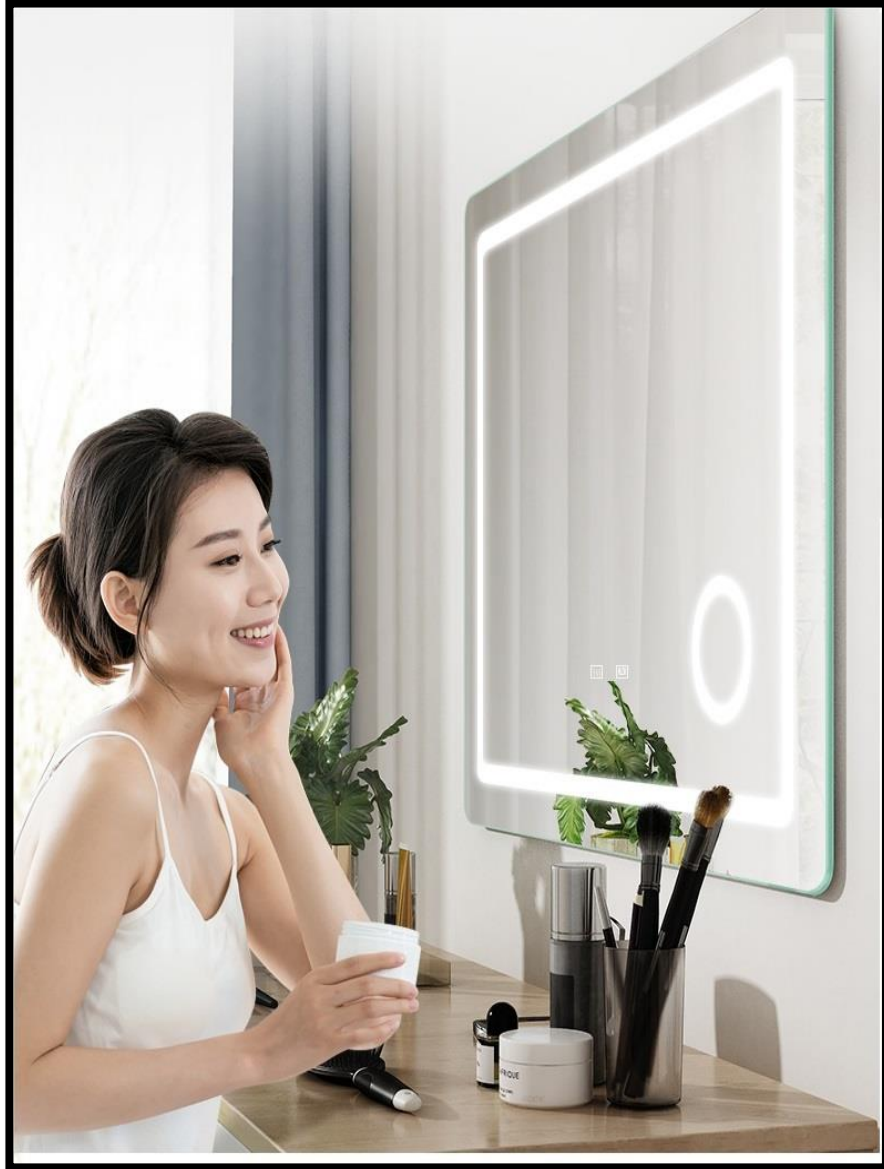

Contact Us.

E-mail
info@arsglasstech.com

Website
www.arsglasstech.com

Contact
+91 9377667921